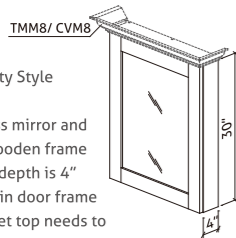

Matching Vanity Mirror Cabinet MC2430