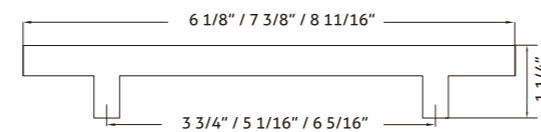

P01-PN

P01-FB

CODE	SIZE
P01-PN	3 13/16" X 1 1/16"H
P01-FB	3 13/16" X 1 1/16"H

P05-BSN-160

P05-BSN-128

P05-BSN-96

CODE	SIZE
P05-BSN-96	6 1/8" X 1 1/4"H
P05-BSN-128	7 3/8" X 1 1/4"H
P05-BSN-160	8 11/16" X 1 1/4"H

Hardware Specifications

*PN: Polished Nickel *AS: Antique Silver *BSN: Brushed Stainless Nickel *FB: Flat Black *OB: Oil Rubbed Bronze

P02-PN-101

P02-PN-128

CODE	SIZE
P02-PN-101	4 11/16" X 1 1/8"H
P02-PN-128	5 11/16" X 1 1/8"H