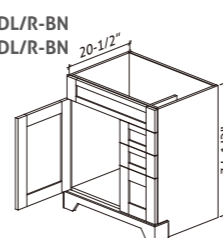

Vanity Sink Base Double Door Bottom Drawer VA2421BD-BN VA3021BD-BN VA3621BD-BN

Vanity Combination Two Drawer VSD3021DL/R-BN VSD3621DL/R-BN

- 36" wide cabinet with double door

Vanity Combination Three Drawer VSD3021-3DL/R-BN VSD3621-3DL/R-BN