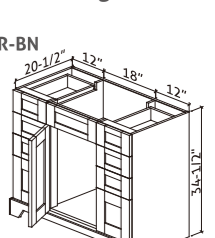

Vanity Combination Single Door Eight Drawer VSD4221-8DL/R-BN