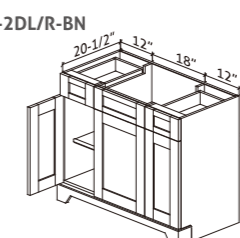

Vanity Combination Two Drawer VSD4221-2DL/R-BN