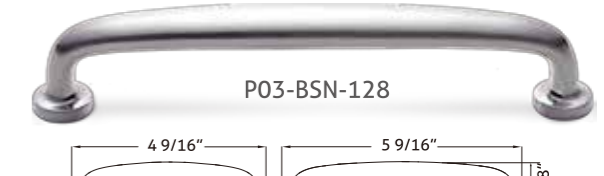

Hardware Specifications

*PN: Polished Nickel *AS: Antique Silver *BSN: Brushed Stainless Nickel *FB: Flat Black *OB: Oil Rubbed Bronze

P02-PN-101

P02-PN-128

CODE	SIZE
P02-PN-101	4 11/16" X 1 1/8"H
P02-PN-128	5 11/16" X 1 1/8"H

P04-BSN-96

P04-BSN-128

CODE	SIZE
P04-BSN-96	4 1/4" X 1 1/16"H
P04-BSN-128	5 1/2" X 1 1/16"H

P03-PN-101

P03-PN-128

CODE	SIZE
P03-PN-101	4 9/16" X 1 1/8"H
P03-PN-128	5 9/16" X 1 1/8"H

P03-BSN-101

P03-BSN-128