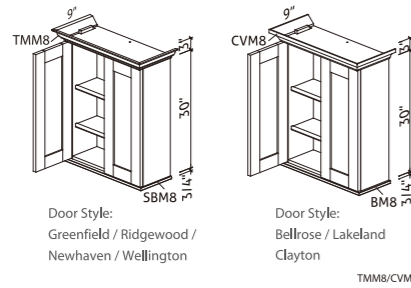

Vanity Specifications

Vanity Linen Cabinet 84" Tall With Drawer VLCD188421-PHL/R-S

- Three adjustable shelves in upper section
- Hamper unit on bottom of cabinet features a wood pull out tray with undermount slides and a removable molded container
- Must specify if you want hamper unit

Vanity linen Cabinet 84" Tall With Drawer VLCD188421L/R-S

- Three adjustable shelves in upper section

Vanity Wall Glass Door Cabinet With Two Drawer W2D154212GL/R W2D184212GL/R

- Designed to set to counter
- Finished interior and exterior
- Prepared with glass door and finished 3/4" wood shelves. Glass shelves are also available but need to be ordered separately
- Two kinds of glass (Clear and Anitque Bubble) are available. Must specify when you order

Vanity Solid Door Wall Cabinet With Two Drawer W2D154212L/R W2D184212L/R

- Designed to set to counter
- Finished interior and exterior
- Prepared with wood door and finished 3/4" wood shelves

Vanity Wall Boutique VWB2430