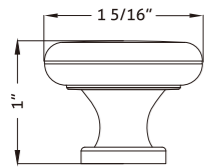

K02-AS

CODE	SIZE
K01-PN	1 5/16" X 1"H
K01-FB	1 5/16" X 1"H

CODE	SIZE
K03-PN	1 5/16" X 1 1/8"H
K03-FB	1 5/16" X 1 1/8"H
K03-BSN	1 5/16" X 1 1/8"H
K03-OB	1 5/16" X 1 1/8"H

CODE	SIZE
K02-OB	1 1/4" X 1 3/16"H
K02-AS	1 1/4" X 1 3/16"H

P01-PN

P01-FB

CODE	SIZE
P01-PN	3 13/16" X 1 1/16"H
P01-FB	3 13/16" X 1 1/16"H

P05-BSN-160

P05-BSN-128

P05-BSN-96

CODE	SIZE
P05-BSN-96	6 1/8" X 1 1/4"H
P05-BSN-128	7 3/8" X 1 1/4"H
P05-BSN-160	8 11/16" X 1 1/4"H

Hardware Specifications

*PN: Polished Nickel *AS: Antique Silver *BSN: Brushed Stainless Nickel *FB: Flat Black *OB: Oil Rubbed Bronze

P02-PN-101

P02-PN-128

CODE	SIZE
P02-PN-101	4 11/16" X 1 1/8"H
P02-PN-128	5 11/16" X 1 1/8"H