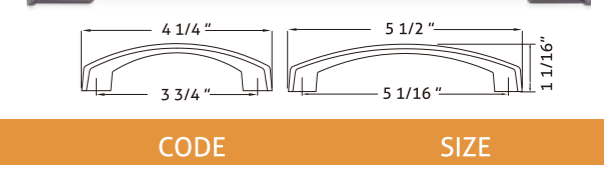

P04-BSN-128