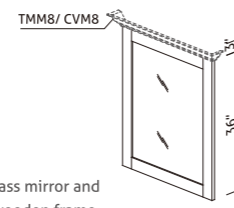

Vanity Specifications

Vanity Linen Cabinet 84" Tall With Drawer VLCD188421-PHL/R-S

- Three adjustable shelves in upper section
- Hamper unit on bottom of cabinet features a wood pull out tray with undermount slides and a removable molded container
- Must specify if you want hamper unit

Vanity linen Cabinet 84" Tall With Drawer VLCD188421L/R-S

- Three adjustable shelves in upper section

Vanity Wall Glass Door Cabinet With Two Drawer W2D154212GL/R W2D184212GL/R

- Designed to set to counter
- Finished interior and exterior
- Prepared with glass door and finished 3/4" wood shelves. Glass shelves are also available but need to be ordered separately
- Two kinds of glass (Clear and Anitque Bubble) are available. Must specify when you order

Vanity Solid Door Wall Cabinet With Two Drawer W2D154212L/R W2D184212L/R

- Designed to set to counter
- Finished interior and exterior
- Prepared with wood door and finished 3/4" wood shelves

Vanity Wall Boutique VWB2430

- Cabinet is 9" excluding door
- Total depth with crown molding is 12 1/2"
- Two adjustable shelves

Matching Vanity Mirror M2136 M2436 M3036 M4236 M5436

- Beveled glass mirror and matching wooden frame
- Mirror Top needs to be ordered separately