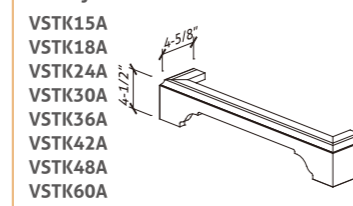

Dover Base End Panel DVBEP

- Finished both sides

Vanity Specifications

Madrid Base End Panel MDBEP

- Finished both sides

Vanity Toe Kick For Vienna Series

- VSTK15A
- VSTK18A
- VSTK24A
- VSTK30A
- VSTK36A
- VSTK42A
- VSTK48A
- VSTK60A