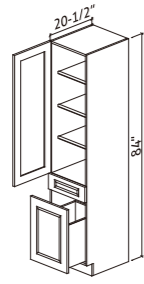

Vanity Specifications

Vanity Linen Cabinet 84" Tall With Drawer VLCD188421-PHL/R-S