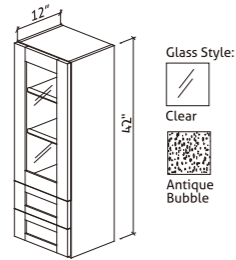

Vanity Specifications

Vanity Linen Cabinet 84" Tall With Drawer VLCD188421-PHL/R-S

- Three adjustable shelves in upper section
- Hamper unit on bottom of cabinet features a wood pull out tray with undermount slides and a removable molded container
- Must specify if you want hamper unit

Vanity linen Cabinet 84" Tall With Drawer VLCD188421L/R-S

- Three adjustable shelves in upper section

Vanity Wall Glass Door Cabinet With Two Drawer W2D154212GL/R W2D184212GL/R

- Designed to set to counter
- Finished interior and exterior
- Prepared with glass door and finished 3/4" wood shelves. Glass shelves are also available but need to be ordered separately
- Two kinds of glass (Clear and Anitque Bubble) are available. Must specify when you order