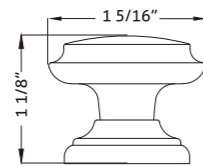

K02-AS

CODE	SIZE
K01-PN	1 5/16" X 1"H
K01-FB	1 5/16" X 1"H

CODE	SIZE
K03-PN	1 5/16" X 1 1/8"H
K03-FB	1 5/16" X 1 1/8"H
K03-BSN	1 5/16" X 1 1/8"H
K03-OB	1 5/16" X 1 1/8"H

CODE	SIZE
K02-OB	1 1/4" X 1 3/16"H
K02-AS	1 1/4" X 1 3/16"H

P01-PN

P01-FB

CODE	SIZE
P01-PN	3 13/16" X 1 1/16"H
P01-FB	3 13/16" X 1 1/16"H

P05-BSN-160

P05-BSN-128

P05-BSN-96

CODE	SIZE
P05-BSN-96	6 1/8" X 1 1/4"H
P05-BSN-128	7 3/8" X 1 1/4"H
P05-BSN-160	8 11/16" X 1 1/4"H

Hardware Specifications

*PN: Polished Nickel *AS: Antique Silver *BSN: Brushed Stainless Nickel *FB: Flat Black *OB: Oil Rubbed Bronze

P02-PN-101

P02-PN-128

CODE	SIZE
P02-PN-101	4 11/16" X 1 1/8"H
P02-PN-128	5 11/16" X 1 1/8"H