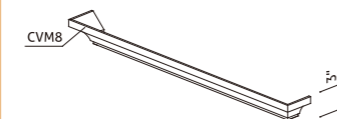

Mirror Top With CVM8 M21T-CV M30T-CV M24T-CV M42T-CV M54T-CV