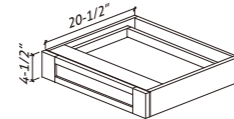

Vanity Knee Drawer VKD2421 VKD2721 VKD3021 VKD3621