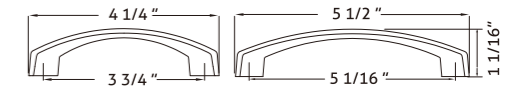

P01-PN

P01-FB

CODE	SIZE
P01-PN	3 13/16" X 1 1/16"H
P01-FB	3 13/16" X 1 1/16"H

P05-BSN-160

P05-BSN-128

P05-BSN-96

CODE	SIZE
P05-BSN-96	6 1/8" X 1 1/4"H
P05-BSN-128	7 3/8" X 1 1/4"H
P05-BSN-160	8 11/16" X 1 1/4"H

Hardware Specifications

*PN: Polished Nickel *AS: Antique Silver *BSN: Brushed Stainless Nickel *FB: Flat Black *OB: Oil Rubbed Bronze

P02-PN-101

P02-PN-128

CODE	SIZE
P02-PN-101	4 11/16" X 1 1/8"H
P02-PN-128	5 11/16" X 1 1/8"H

P04-BSN-96

P04-BSN-128

CODE	SIZE
P04-BSN-96	4 1/4" X 1 1/16"H
P04-BSN-128	5 1/2" X 1 1/16"H

P03-PN-101

P03-PN-128

CODE	SIZE
P03-PN-101	4 9/16" X 1 1/8"H
P03-PN-128	5 9/16" X 1 1/8"H

P03-BSN-101

P03-BSN-128