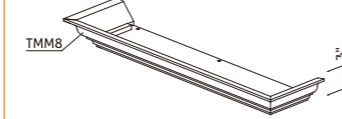

Mirror Cabinet Top With TMM8 MC24T-TM