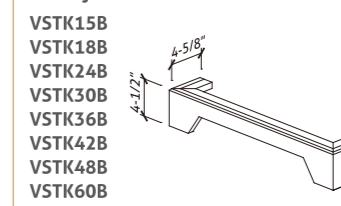

Vanity Toe Kick For Bern Series