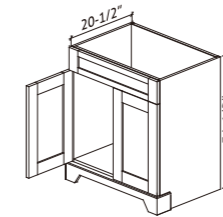

Bern Series

Vanity Sink Base Double Door VA2421-BN VA3021-BN VA3621-BN