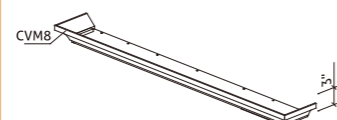

Mirror Cabinet Top With CVM8 MC48T-CV MC60T-CV