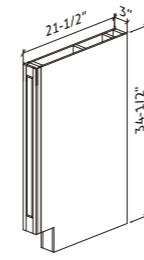

Vanity Specifications

Madrid Base End Panel MDBEP