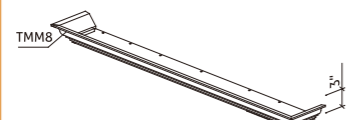

Mirror Cabinet Top With TMM8 MC48T-TM MC60T-TM