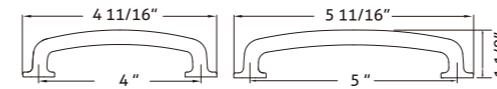

P01-PN

P01-FB

CODE	SIZE
P01-PN	3 13/16" X 1 1/16"H
P01-FB	3 13/16" X 1 1/16"H

P05-BSN-160

P05-BSN-128

P05-BSN-96

CODE	SIZE
P05-BSN-96	6 1/8" X 1 1/4"H
P05-BSN-128	7 3/8" X 1 1/4"H
P05-BSN-160	8 11/16" X 1 1/4"H

Hardware Specifications

*PN: Polished Nickel *AS: Antique Silver *BSN: Brushed Stainless Nickel *FB: Flat Black *OB: Oil Rubbed Bronze

P02-PN-101

P02-PN-128

CODE	SIZE
P02-PN-101	4 11/16" X 1 1/8"H
P02-PN-128	5 11/16" X 1 1/8"H

P04-BSN-96

P04-BSN-128

CODE	SIZE
P04-BSN-96	4 1/4" X 1 1/16"H
P04-BSN-128	5 1/2" X 1 1/16"H

P03-PN-101

P03-PN-128

CODE	SIZE
P03-PN-101	4 9/16" X 1 1/8"H
P03-PN-128	5 9/16" X 1 1/8"H

P03-BSN-101

P03-BSN-128