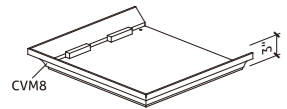

Vanity Knee Drawer VKD2421 VKD2721 VKD3021 VKD3621

- Height of drawer box is 2 1/2"

Vanity Linen Cabinet Top VLCD1518 VLCD1821

- For VLCD

Vanity Linen Cabinet Top VLCD1518-CV VLCD1821-CV

- For VLCD

Mirror Top With TMM8 M21T-TM M30T-TM M24T-TM M42T-TM M54T-TM