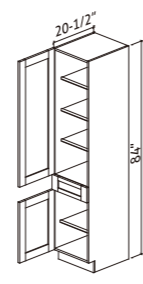

Vanity linen Cabinet 84" Tall With Drawer VLCD188421L/R-S