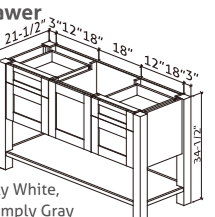

Stockholm Combination Single Door Four Drawer SH-48 SH-60S