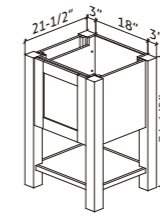

Stockholm Series

Stockholm Single Door SH-24