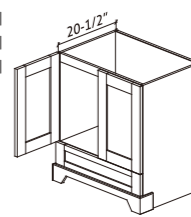

Vanity Sink Base Double Door Bottom Drawer VA2421BD-BN VA3021BD-BN VA3621BD-BN