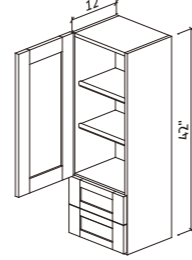

Vanity Solid Door Wall Cabinet With Two Drawer W2D154212L/R W2D184212L/R