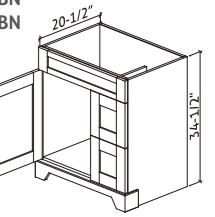

Vanity Combination Two Drawer VSD3021DL/R-BN VSD3621DL/R-BN