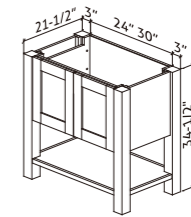

Stockholm Double Door SH-30 SH-36