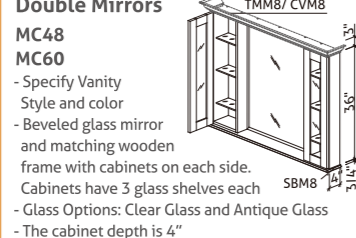

Matching Vanity Mirror Cabinet Double Mirrors MC48 MC60