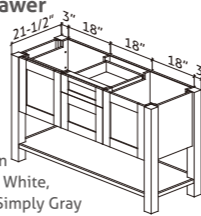

Stockholm Combination Two Door Two Drawer SH-60D