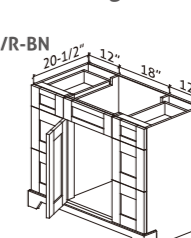

Vanity Combination Single Door Six Drawer VSD4221-6DL/R-BN