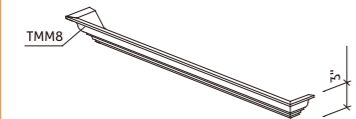

Vanity Knee Drawer VKD2421 VKD2721 VKD3021 VKD3621

- Height of drawer box is 2 1/2"

Vanity Linen Cabinet Top VLCD1518 VLCD1821

- For VLCD

Vanity Linen Cabinet Top VLCD1518-CV VLCD1821-CV

- For VLCD

Mirror Top With TMM8 M21T-TM M30T-TM M24T-TM M42T-TM M54T-TM