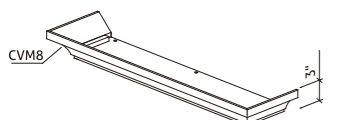

Mirror Cabinet Top With CVM8 MC24T-CV